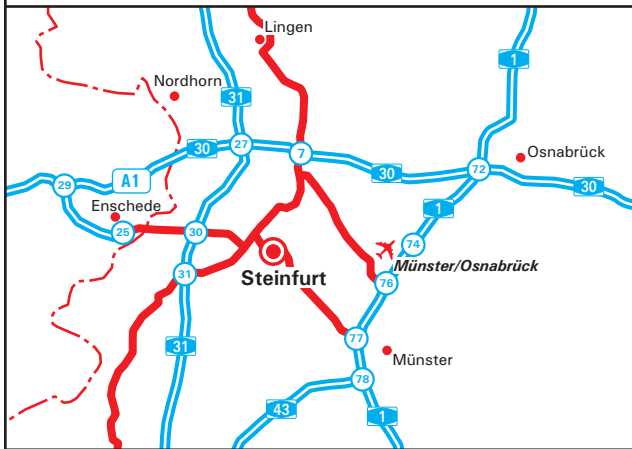

walki

Walki GmbH
Dieselstrasse 26
D-48565 Steinfurt, Germany
Tel +49 (0)2551 680
Fax +49 (0)2551 6890
www.walki.com

From A 31

- Leave the motorway at the Gronau/Ochtrup exit (30).
- Join the B 54 towards Steinfurt.
- Continue on the B 54 for 8 km until the exit with the L510.
- At the roundabout, take the second exit onto Dieselstraße.
- We are located on the right hand side (see inset).

From A 1 / Münster

- Leave the motorway at the Münster Nord exit (77).
- Join the B 54 towards Steinfurt.
- Continue on the B 54 for 28 km until the exit with the L510.
- At the roundabout, take the second exit onto Dieselstraße.
- We are located on the right hand side (see inset).

Nearest Airport ✈

- Münster/Osnabrück Airport is located 25 km from Münster (Westfalen), and 40 km from Osnabrück and is about 30 km from Steinfurt.
- Düsseldorf International Airport is located 120 km from Steinfurt.