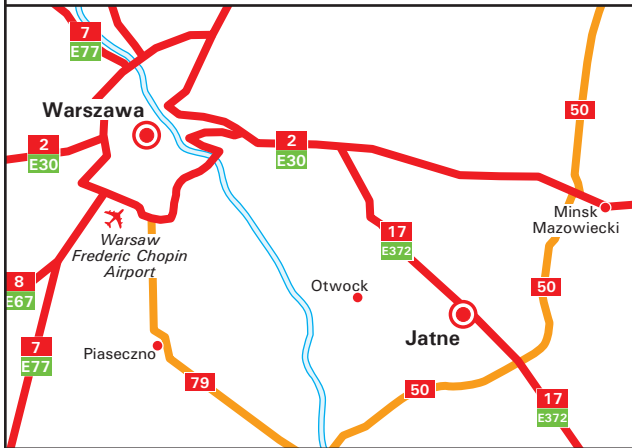

walki

Walki Ekopak
Jatne 17
PL - 05-430
Celestynów Poland
Tel: +48 (0)22 789 82 83
Fax: +48 (0)22 789 74 49
www.walki.com

Jatne lies 700 m from European Route 372 / National Road DK17, about 30 km (20 miles) south-east of Warsaw in the direction of Lublin. (N 52.0913102, E 21.4081501)

Nearest International Airport ✈

- Warsaw Frederic Chopin Airport is located 40 km / 25 miles from the plant.