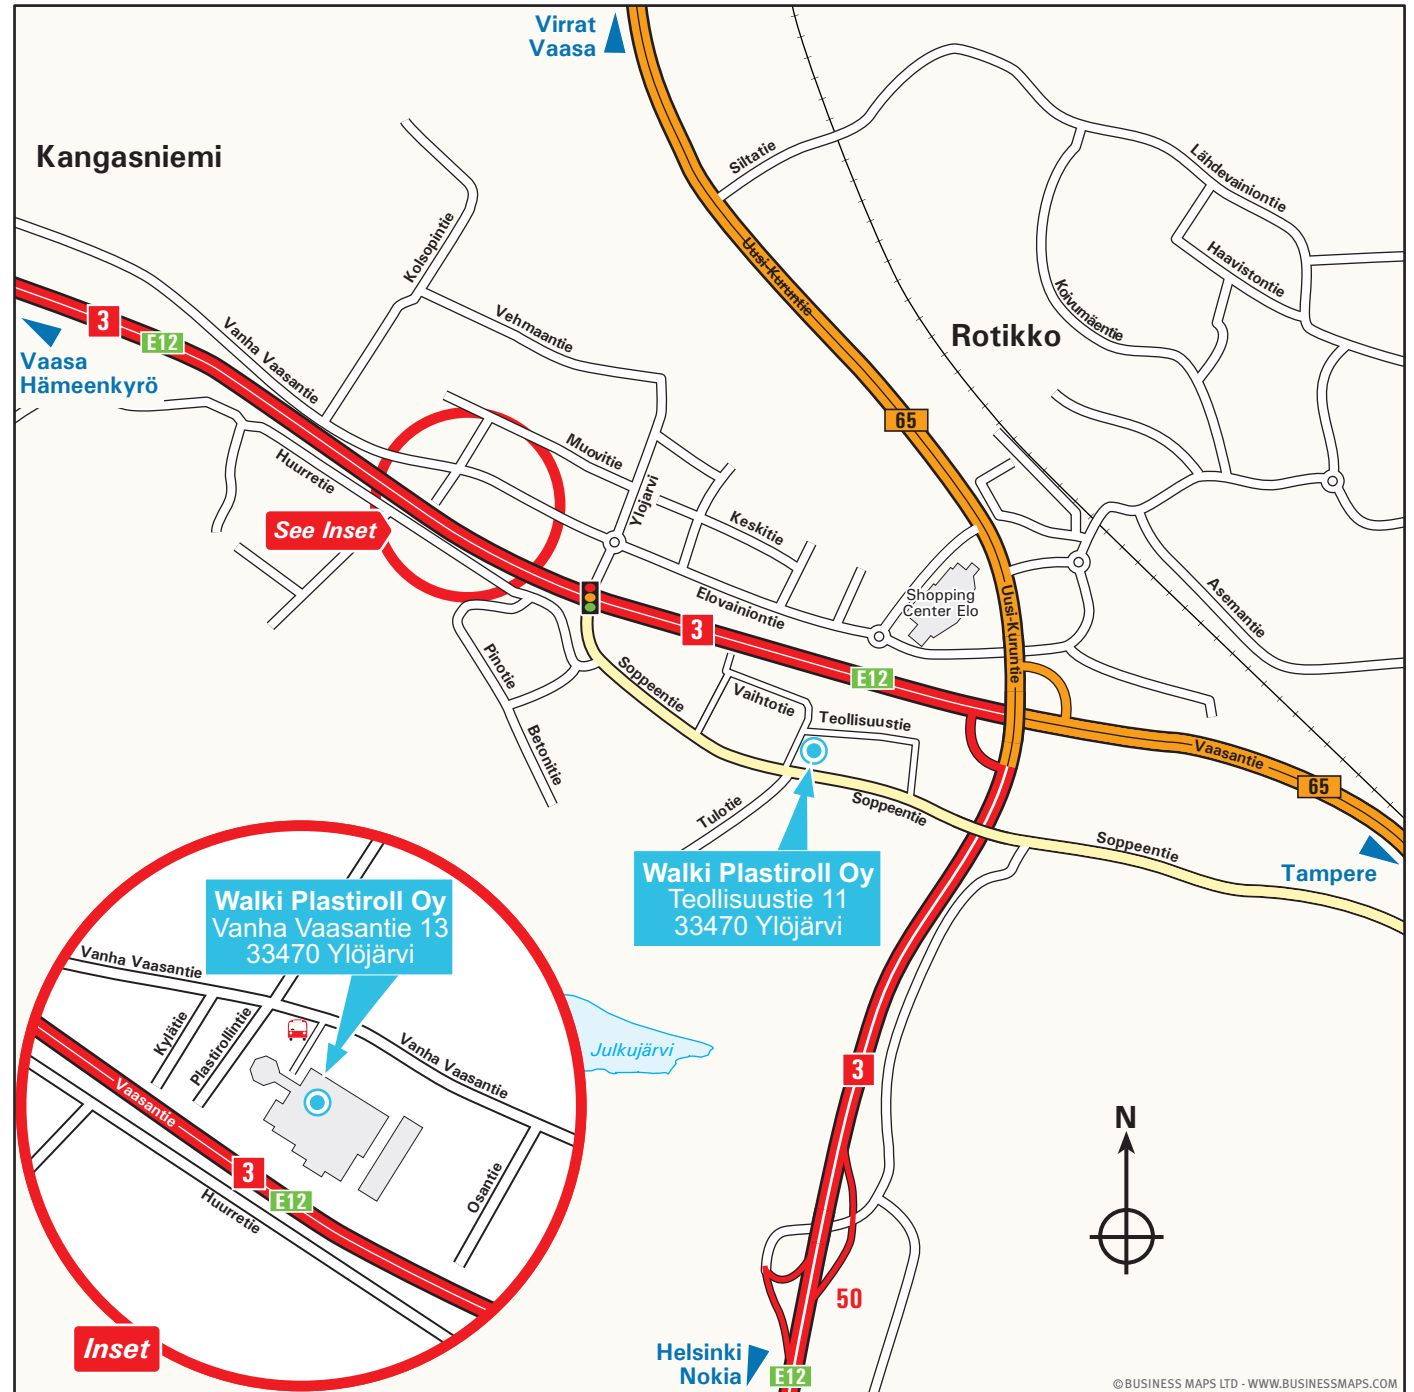

walki

Walki Plastiroll Oy
Vanha Vaasantie 13
33470 Ylöjärvi
Finland
e-mail walki@walki.com
www.walki.com

Walki Plastiroll Oy
Teollisuustie 11
33470 Ylöjärvi

Ylöjärvi is located 14 kilometres west of Tampere and 189 kilometres north of Helsinki.

Nearest Airport ✈️

- Tampere-Pirkkala Airport is located 20 kilometres south from Ylöjärvi.

Public Transport - Bus 🚌

- From Tampere bus services 80, 81 and 85 depart from Keskustori to Ylöjärvi.
- After entering Ylöjärvi city center, change to access service 83.
- The bus stop is next to our site on Vanha Vaasantie.