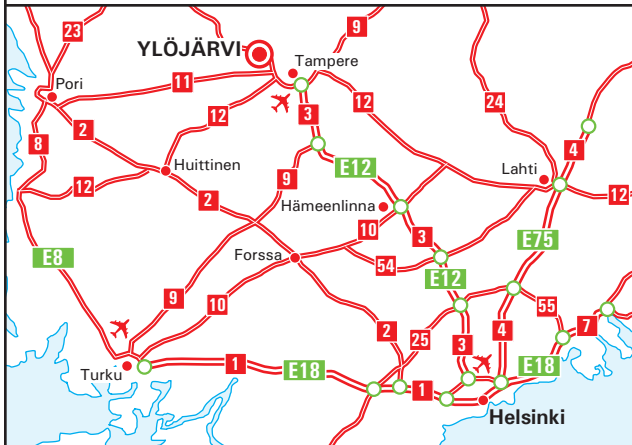

walki

Walki Plastiroll Oy
Vanha Vaasantie 13
33470 Ylöjärvi
Finland
e-mail walki@walki.com
www.walki.com

Walki Plastiroll Oy
Teollisuustie 11
33470 Ylöjärvi

Ylöjärvi is located 14 kilometres west of Tampere and 189 kilometres north of Helsinki.

Nearest Airport ✈️

- Tampere-Pirkkala Airport is located 20 kilometres south from Ylöjärvi.

Public Transport - Bus 🚌

- From Tampere bus services 80, 81 and 85 depart from Keskustori to Ylöjärvi.
- After entering Ylöjärvi city center, change to access service 83.
- The bus stop is next to our site on Vanha Vaasantie.