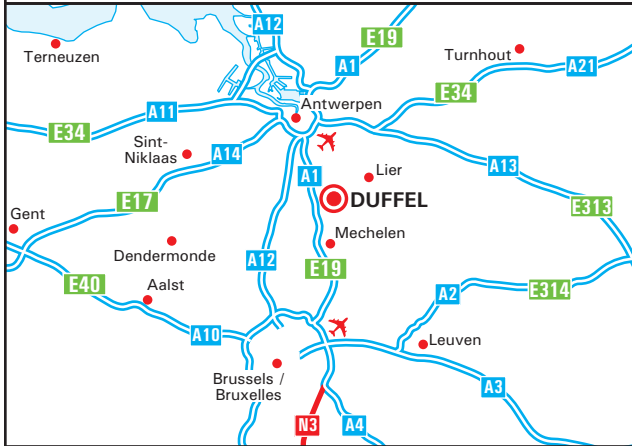

# walki

**Walki Belcoat NV**  
A. Stocletlaan 11  
2570 Duffel  
Belgium  
e-mail [duf.info@walki.com](mailto:duf.info@walki.com)  
[www.walki.com](http://www.walki.com)

Duffel is located 10km north of Mechelen and 15km south of Antwerp.

#### Nearest Airport ✈

- Duffel is located 18km from Antwerp International Airport and 32km from Brussels Airport

#### From E19 Brussels-Antwerp

- Leave the E19 at exit 8-Rumst towards Duffel.
- Turn onto Bussestraat.
- At traffic light junction, continue straight onto Lage Vosbergstraat towards Duffel.
- Continue onto A. Stocletlaan.
- Our factory is located on the right.

#### Train

- Our factory is located close to Duffel railway station.